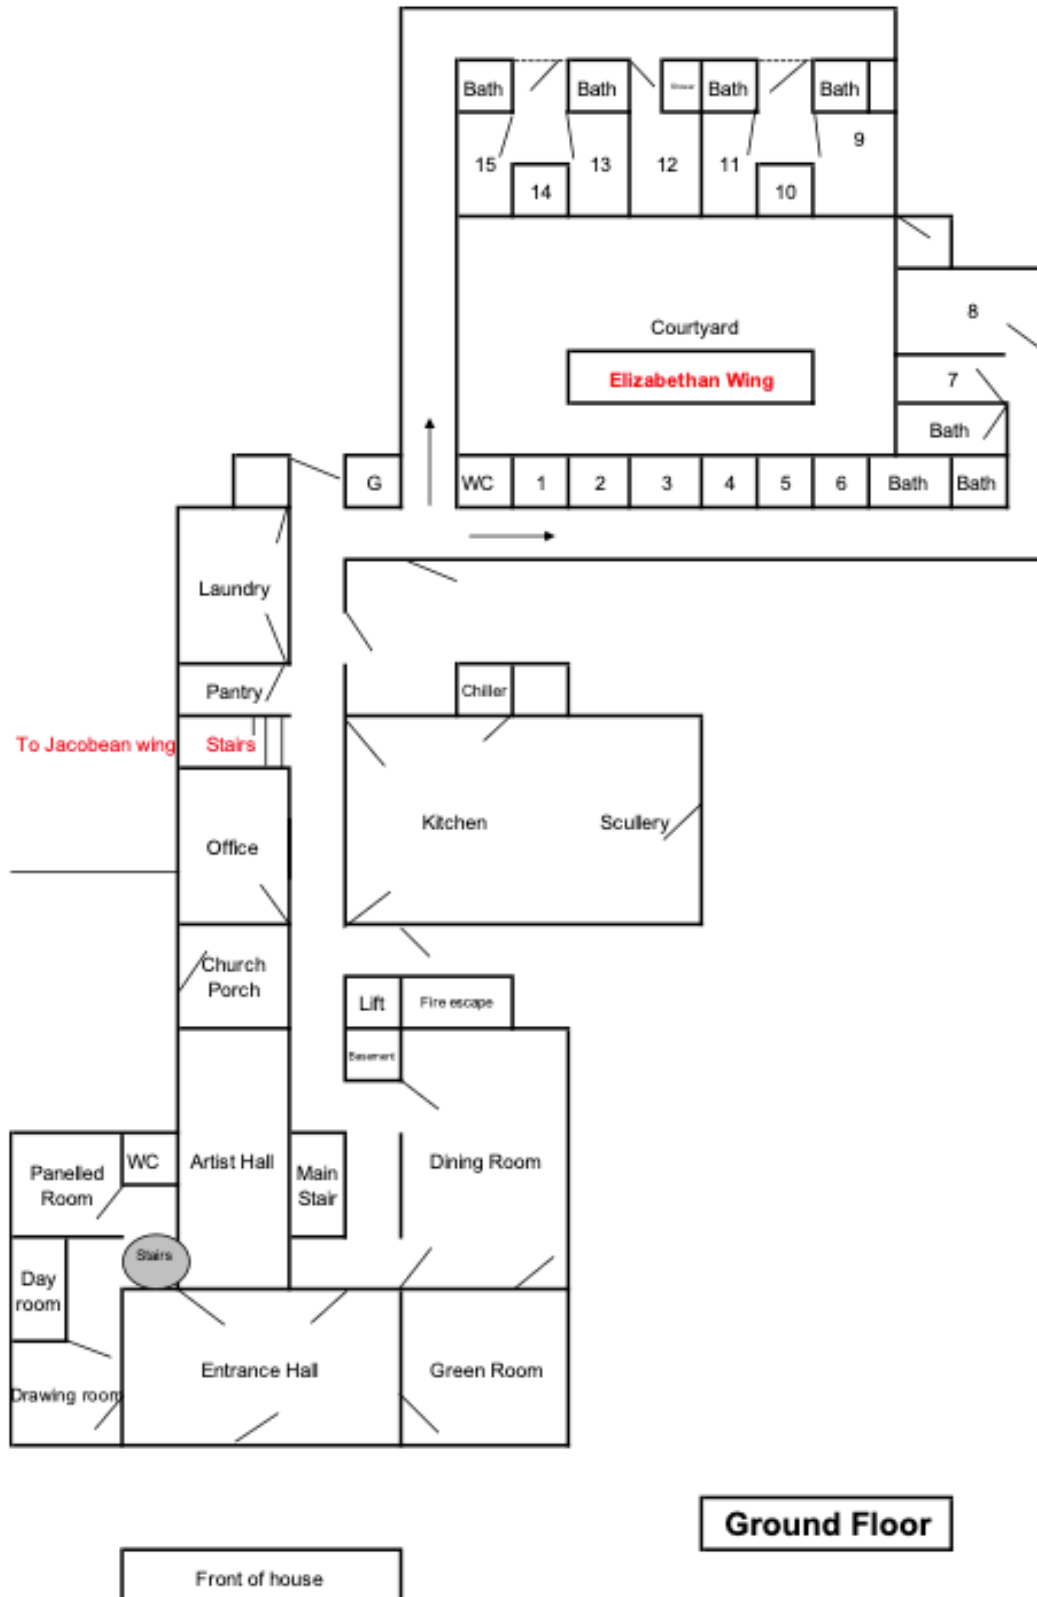

# Waterperry House

Waterperry House, Waterperry Village, Near Wheatley, Oxfordshire.  
OX33 1JY

Waterperry House, Waterperry Village, Near Wheatley, Oxfordshire.  
OX33 1JY

**Second floor or top floor of main building**

Accessed only from glass spiral staircase or lift

Front of house