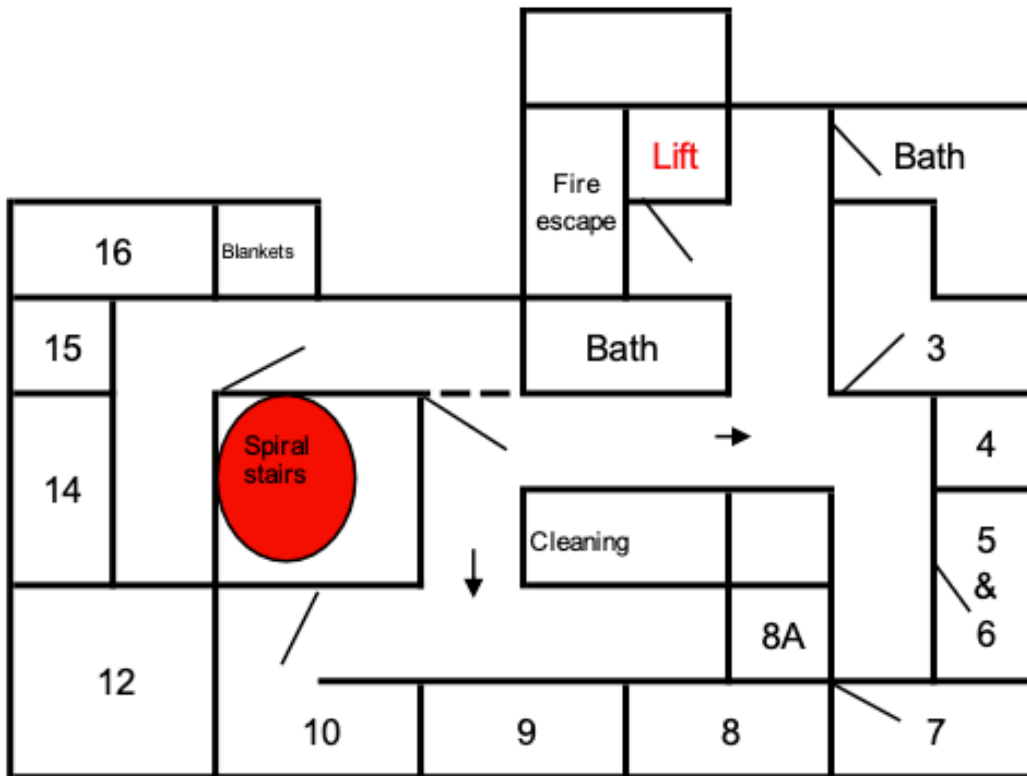

# Waterperry House

Waterperry House, Waterperry Village, Near Wheatley, Oxfordshire.  
OX33 1JY

Waterperry House, Waterperry Village, Near Wheatley, Oxfordshire.  
OX33 1JY

**Second floor or top floor of main building**

Accessed only from glass spiral staircase or lift

Front of house